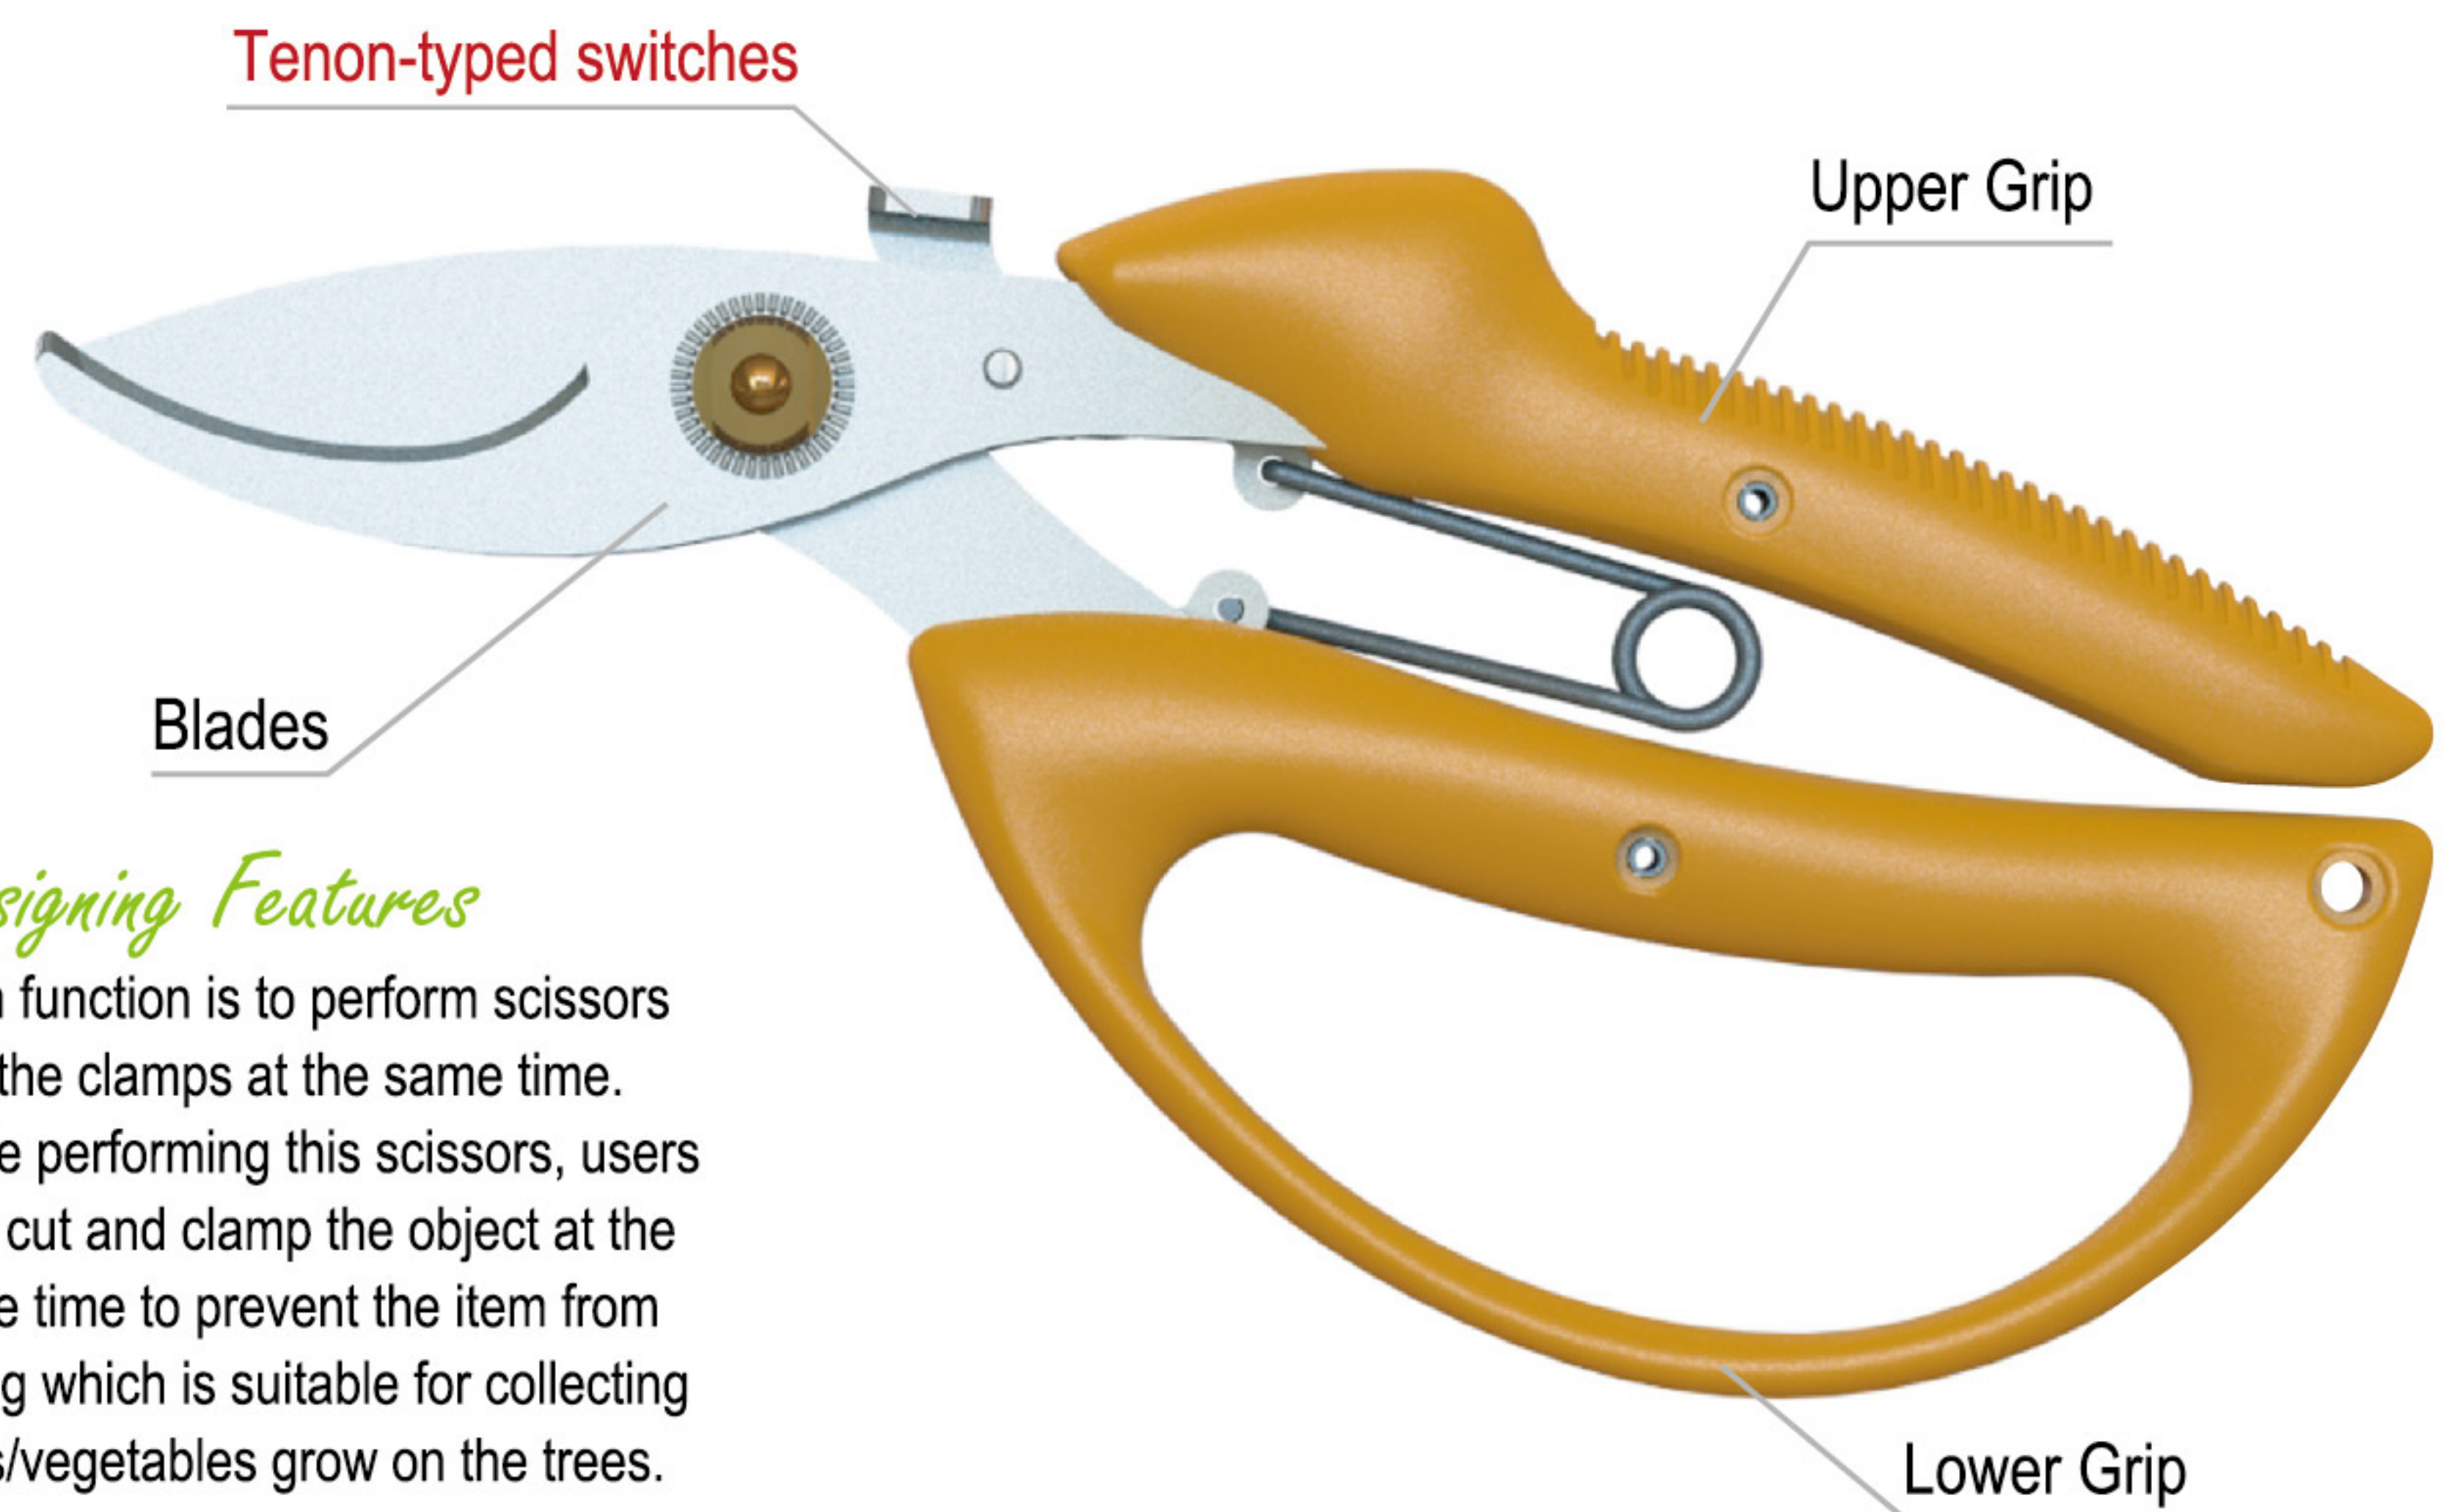

Gardening SCISSORS

Fruit collecting shears

Clamping Range
Live Wood \varnothing 15mm

Designing Features

Main function is to perform scissors and the clamps at the same time. While performing this scissors, users may cut and clamp the object at the same time to prevent the item from falling which is suitable for collecting fruits/vegetables grow on the trees.

Gradual Power Saving Gardening Shears

Designing Features

When the blades are out of usage, users may replace the blades by purchasing our replaceable blades which increases the best economic benefits and decrease the pollution from the industry waste gas.