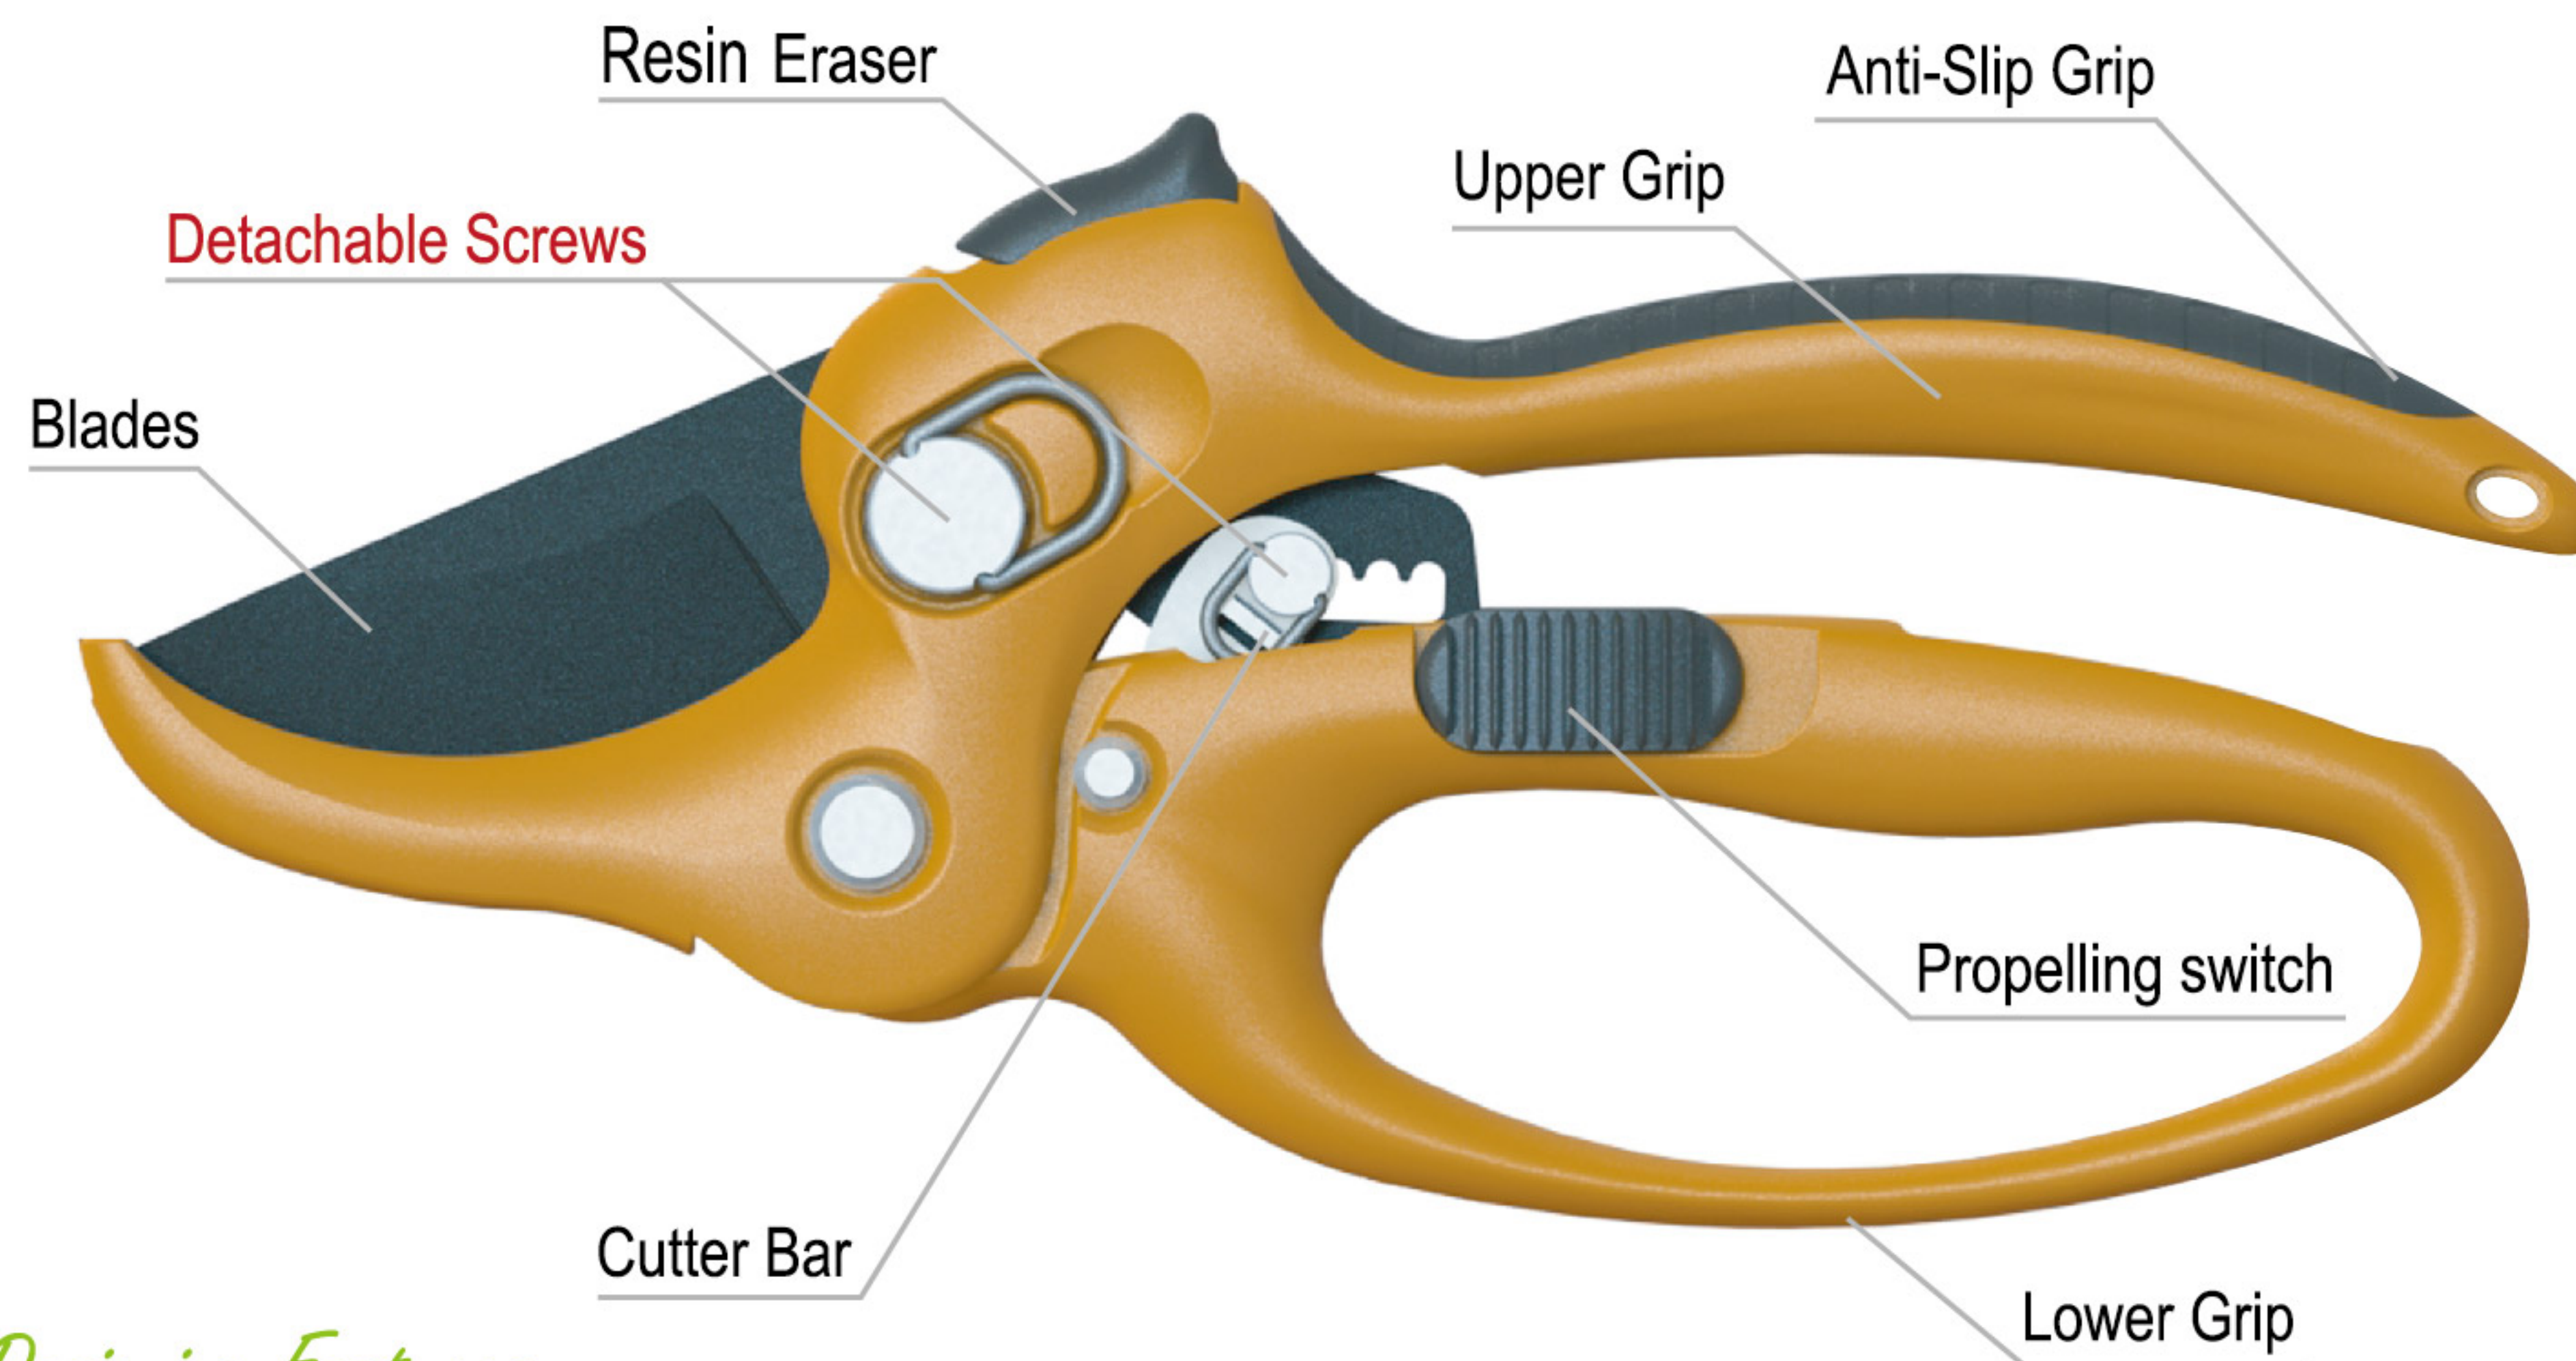

Gardening SCISSORS

Fruit collecting shears

Clamping Range
Live Wood \varnothing 15mm

Designing Features

Main function is to perform scissors and the clamps at the same time. While performing this scissors, users may cut and clamp the object at the same time to prevent the item from falling which is suitable for collecting fruits/vegetables grow on the trees.

Gradual Power Saving Gardening Shears

Designing Features

When the blades are out of usage, users may replace the blades by purchasing our replaceable blades which increases the best economic benefits and decrease the pollution from the industry waste gas.